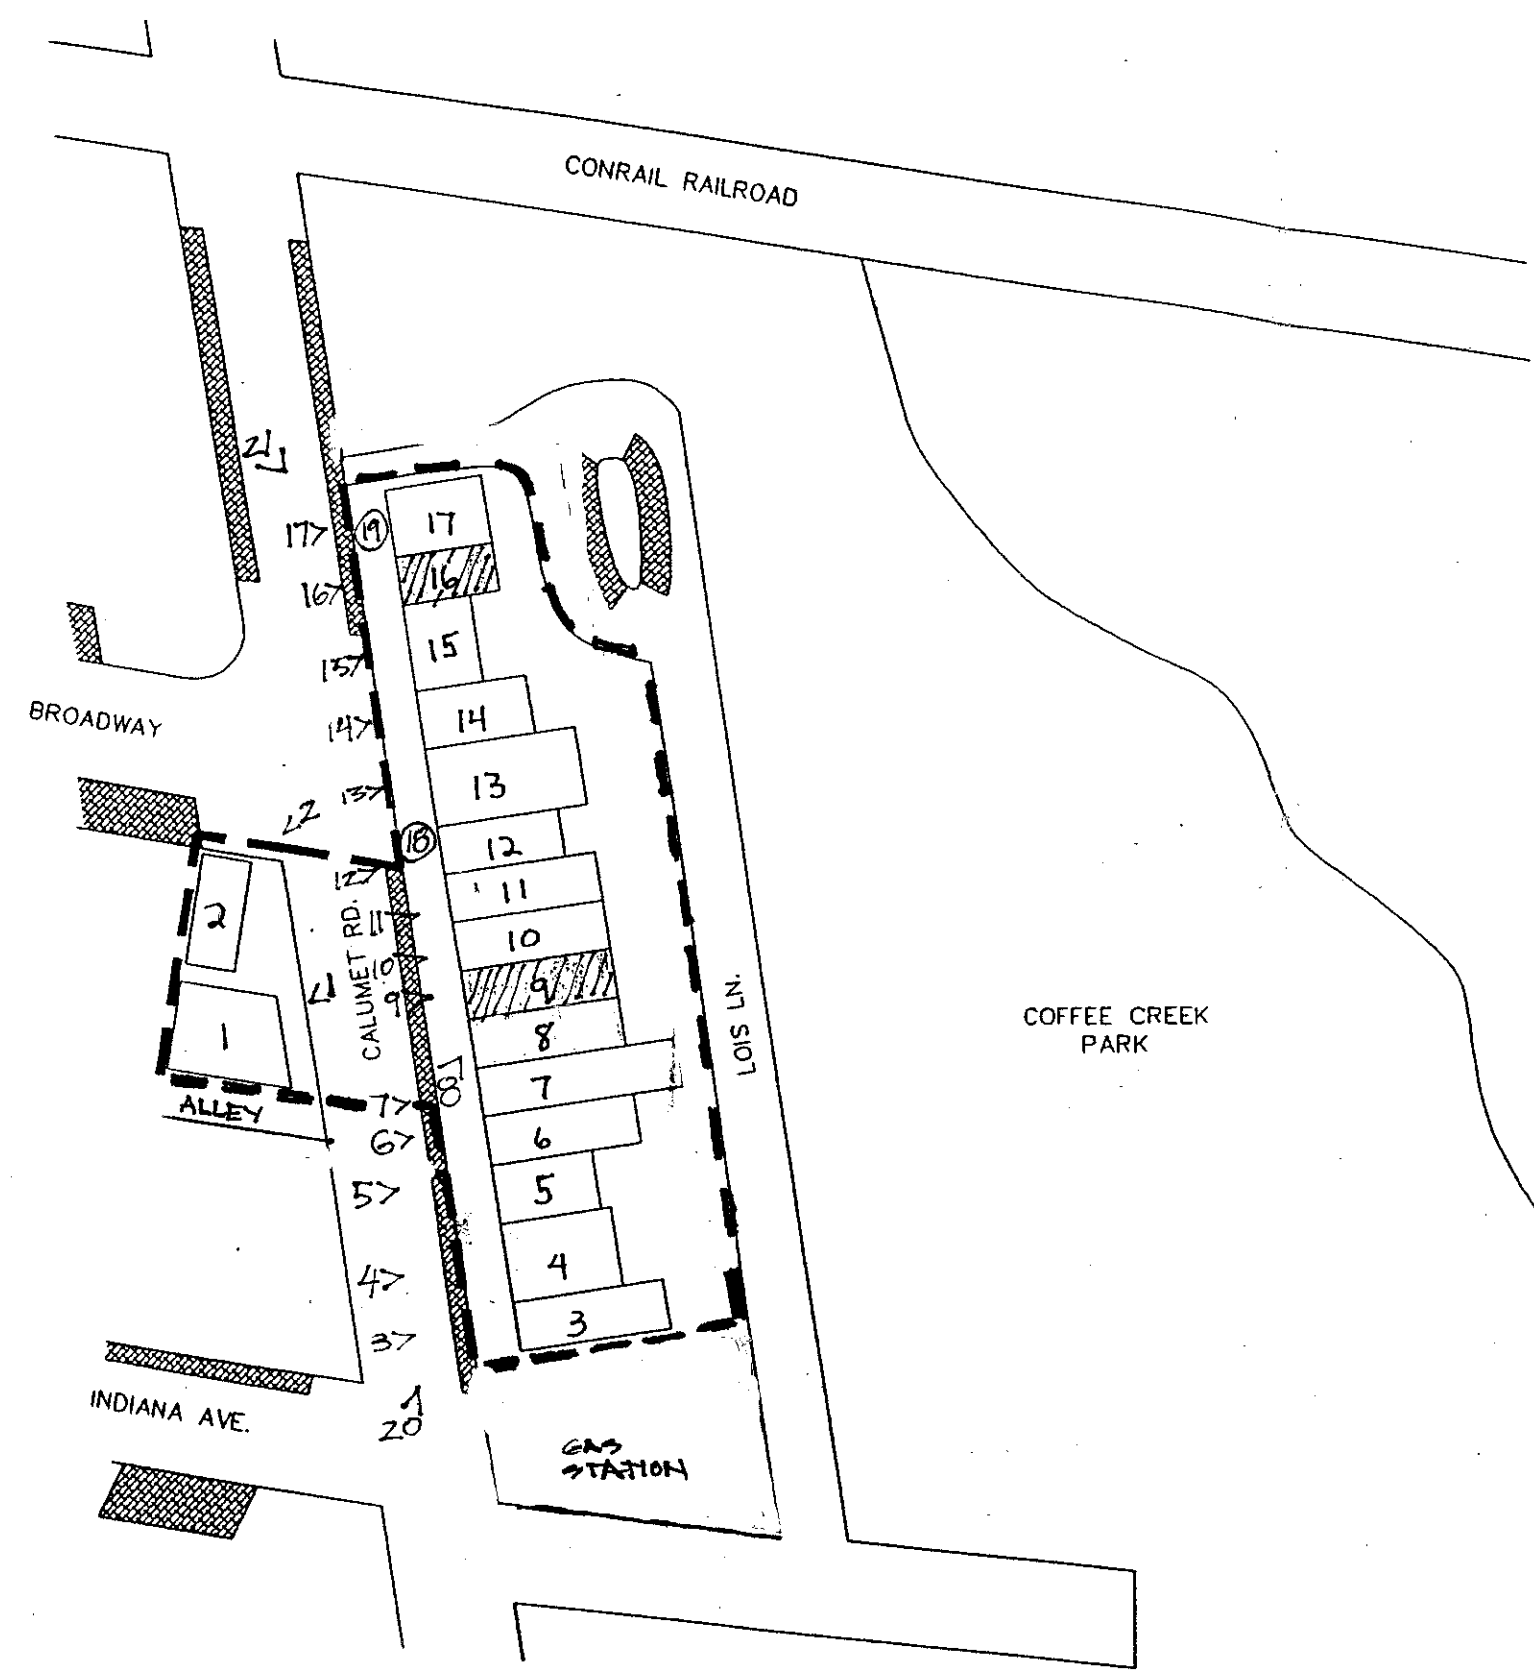

CHESTERTON COMMERCIAL HISTORICAL DISTRICT

KEY	
	NON-CONTRIBUTING BUILDING
	PARKING AREA
	PHOTOS

CHESTERTON COMMERCIAL HISTORIC DISTRICT

DATE	BY	DUNELAND GROUP ENGINEERING & SURVEYING 220 BROADWAY CHESTERTON, INDIANA 46304 219-938-1800 Fax: 219-938-1804 E-Mail: info@dunelandgroup.com	DATE
			DATE / TIME
			DATE