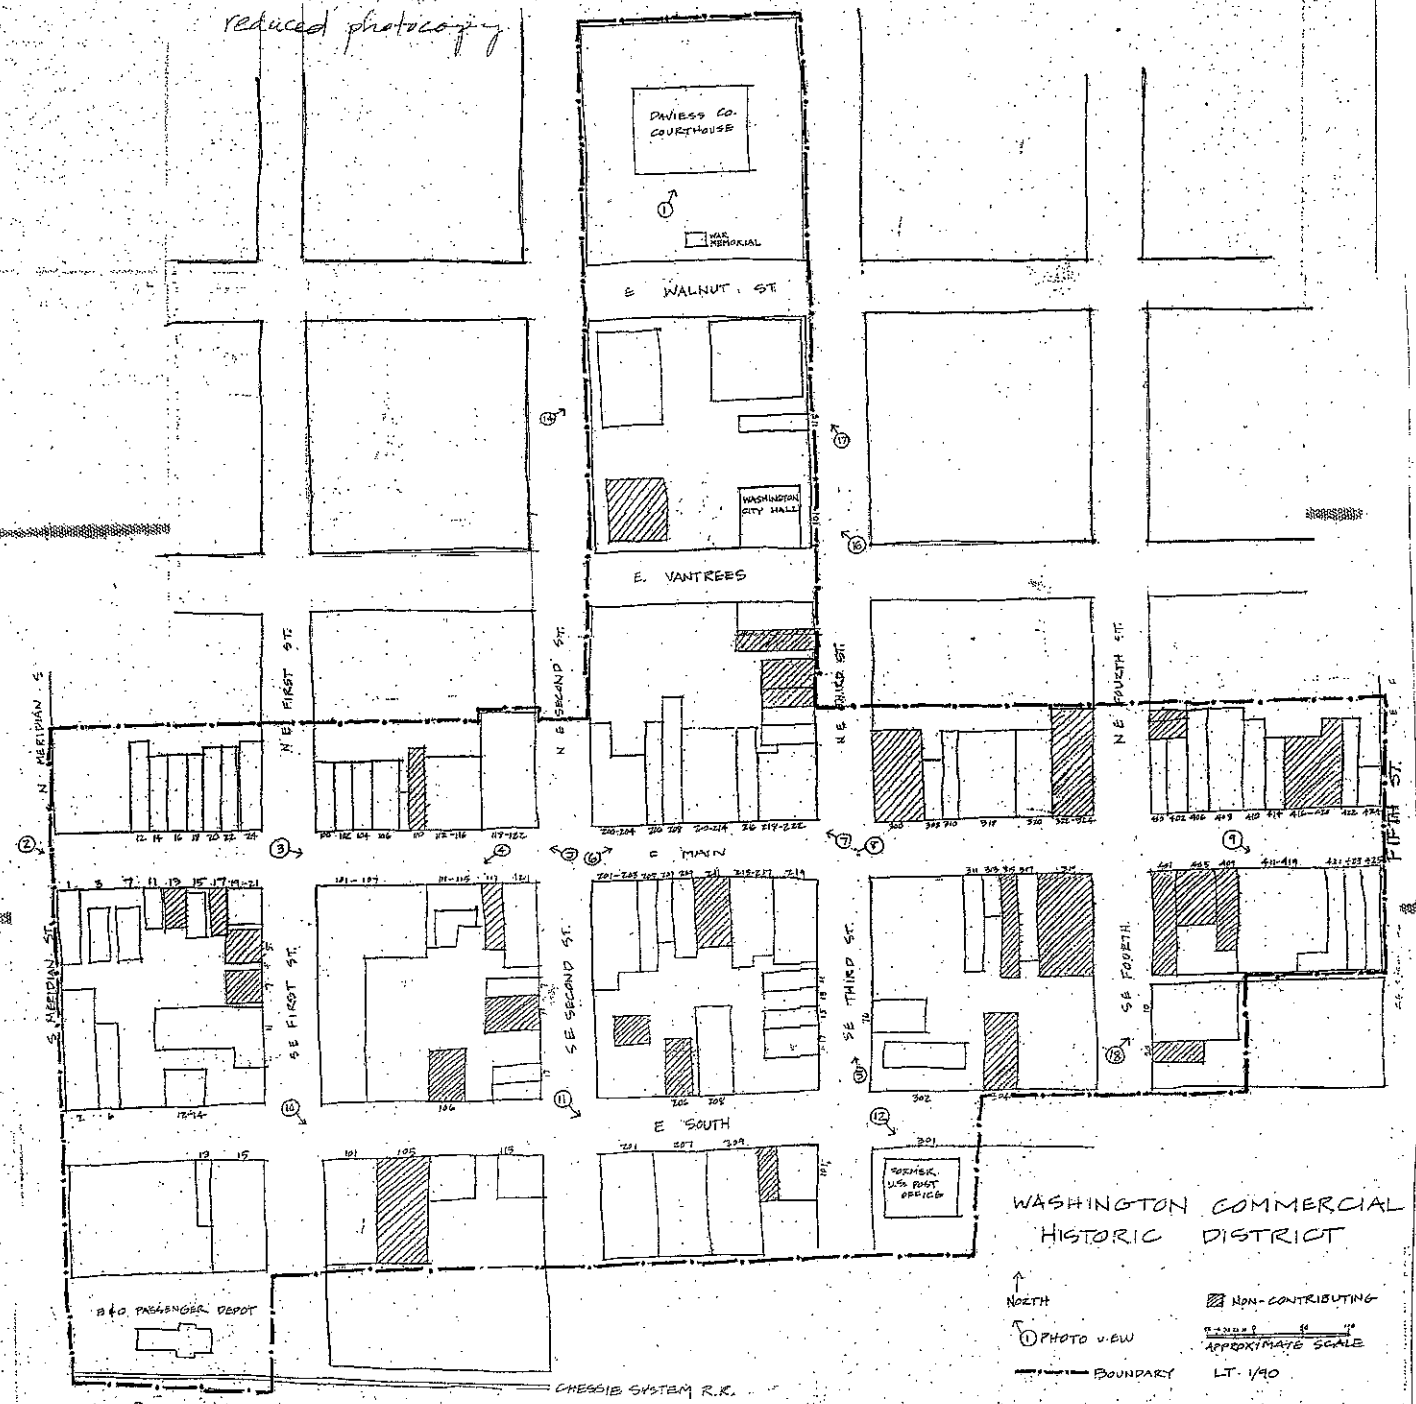

reduced photography

WASHINGTON COMMERCIAL
HISTORIC DISTRICT

↑ NORTH
 (P) PHOTO VIEW
 --- BOUNDARY
 [Hatched Box] NON-CONTRIBUTING
 0 20 40 60 80
 APPROXIMATE SCALE
 LT. 1/40

CHESSIE SYSTEM R.R.