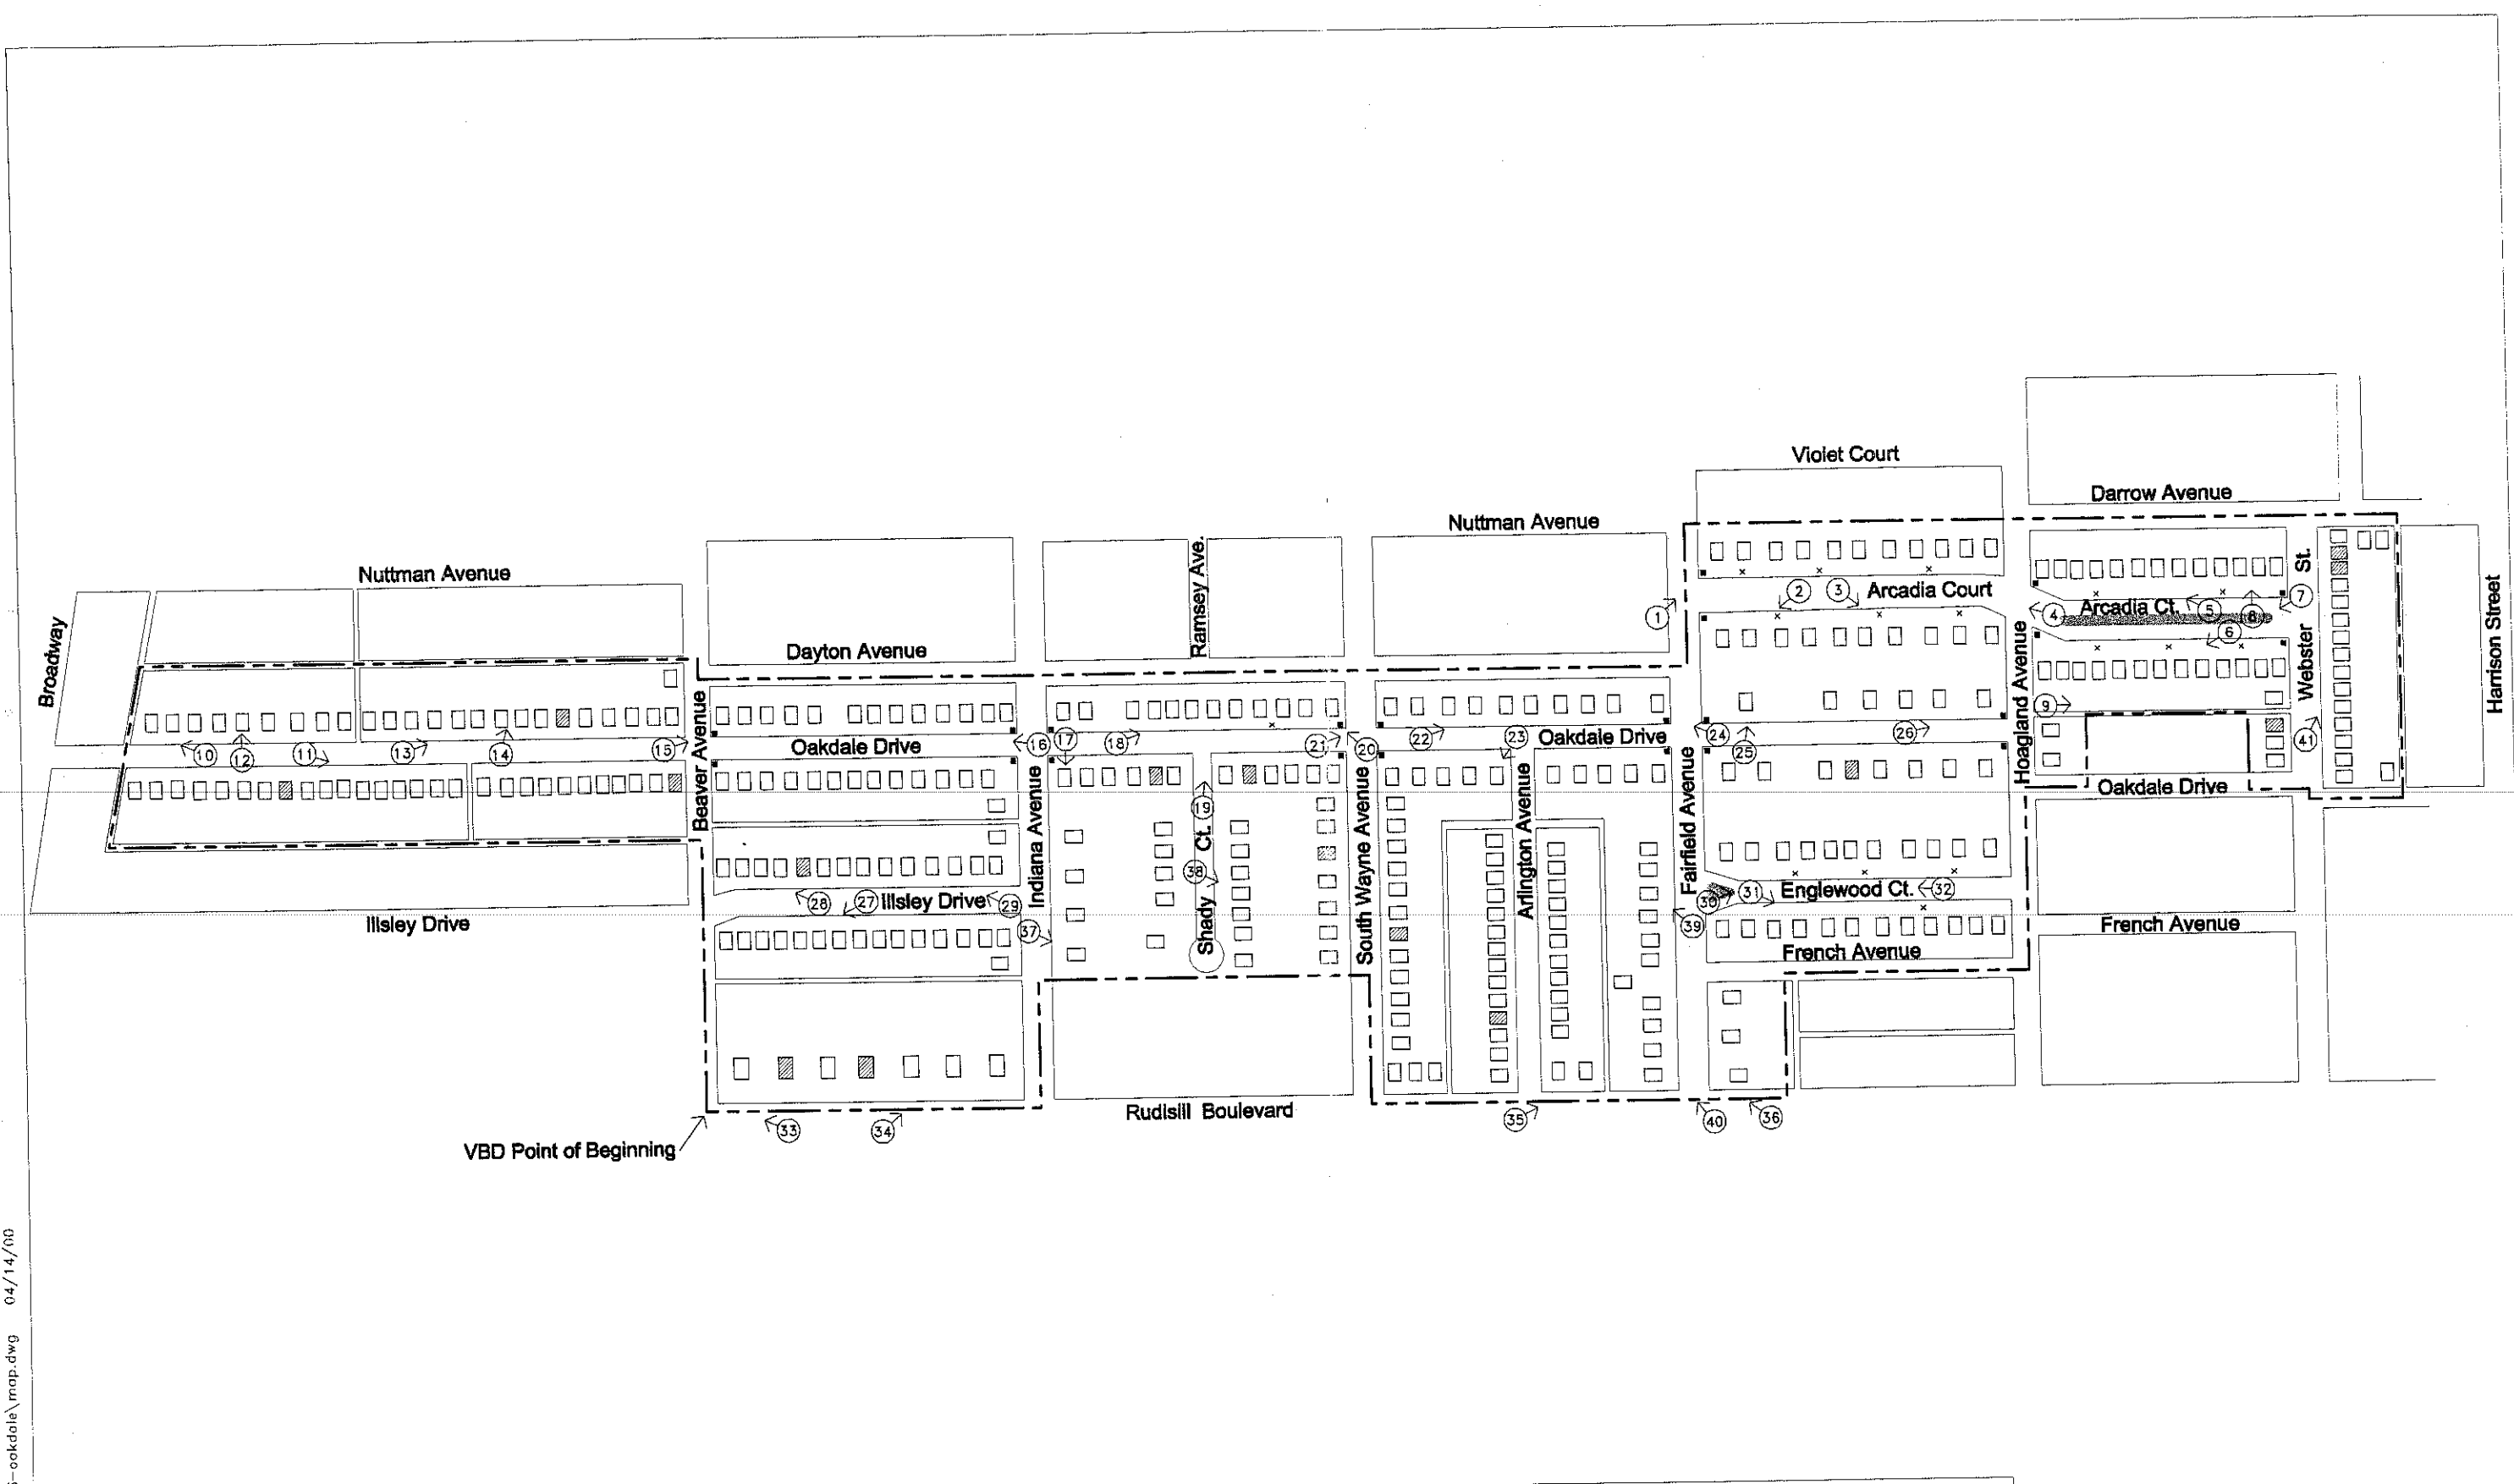

G:\cadd\dwg\CADD\DWG\9916-oakdale\map.dwg 04/14/00

VBD Point of Beginning

Oakdale Historic District
 Fort Wayne, Allen County, IN
 City of Fort Wayne
 Division of Community and Economic Development
 Consultant
 Storrow Kinsele Partnership Inc

 North	 House	 Noncontributing	 Photo View	 District Boundary	 Streetlamp	 Entrance Marker	 Landscaped Median
Date: 4-10-00							Not to Scale