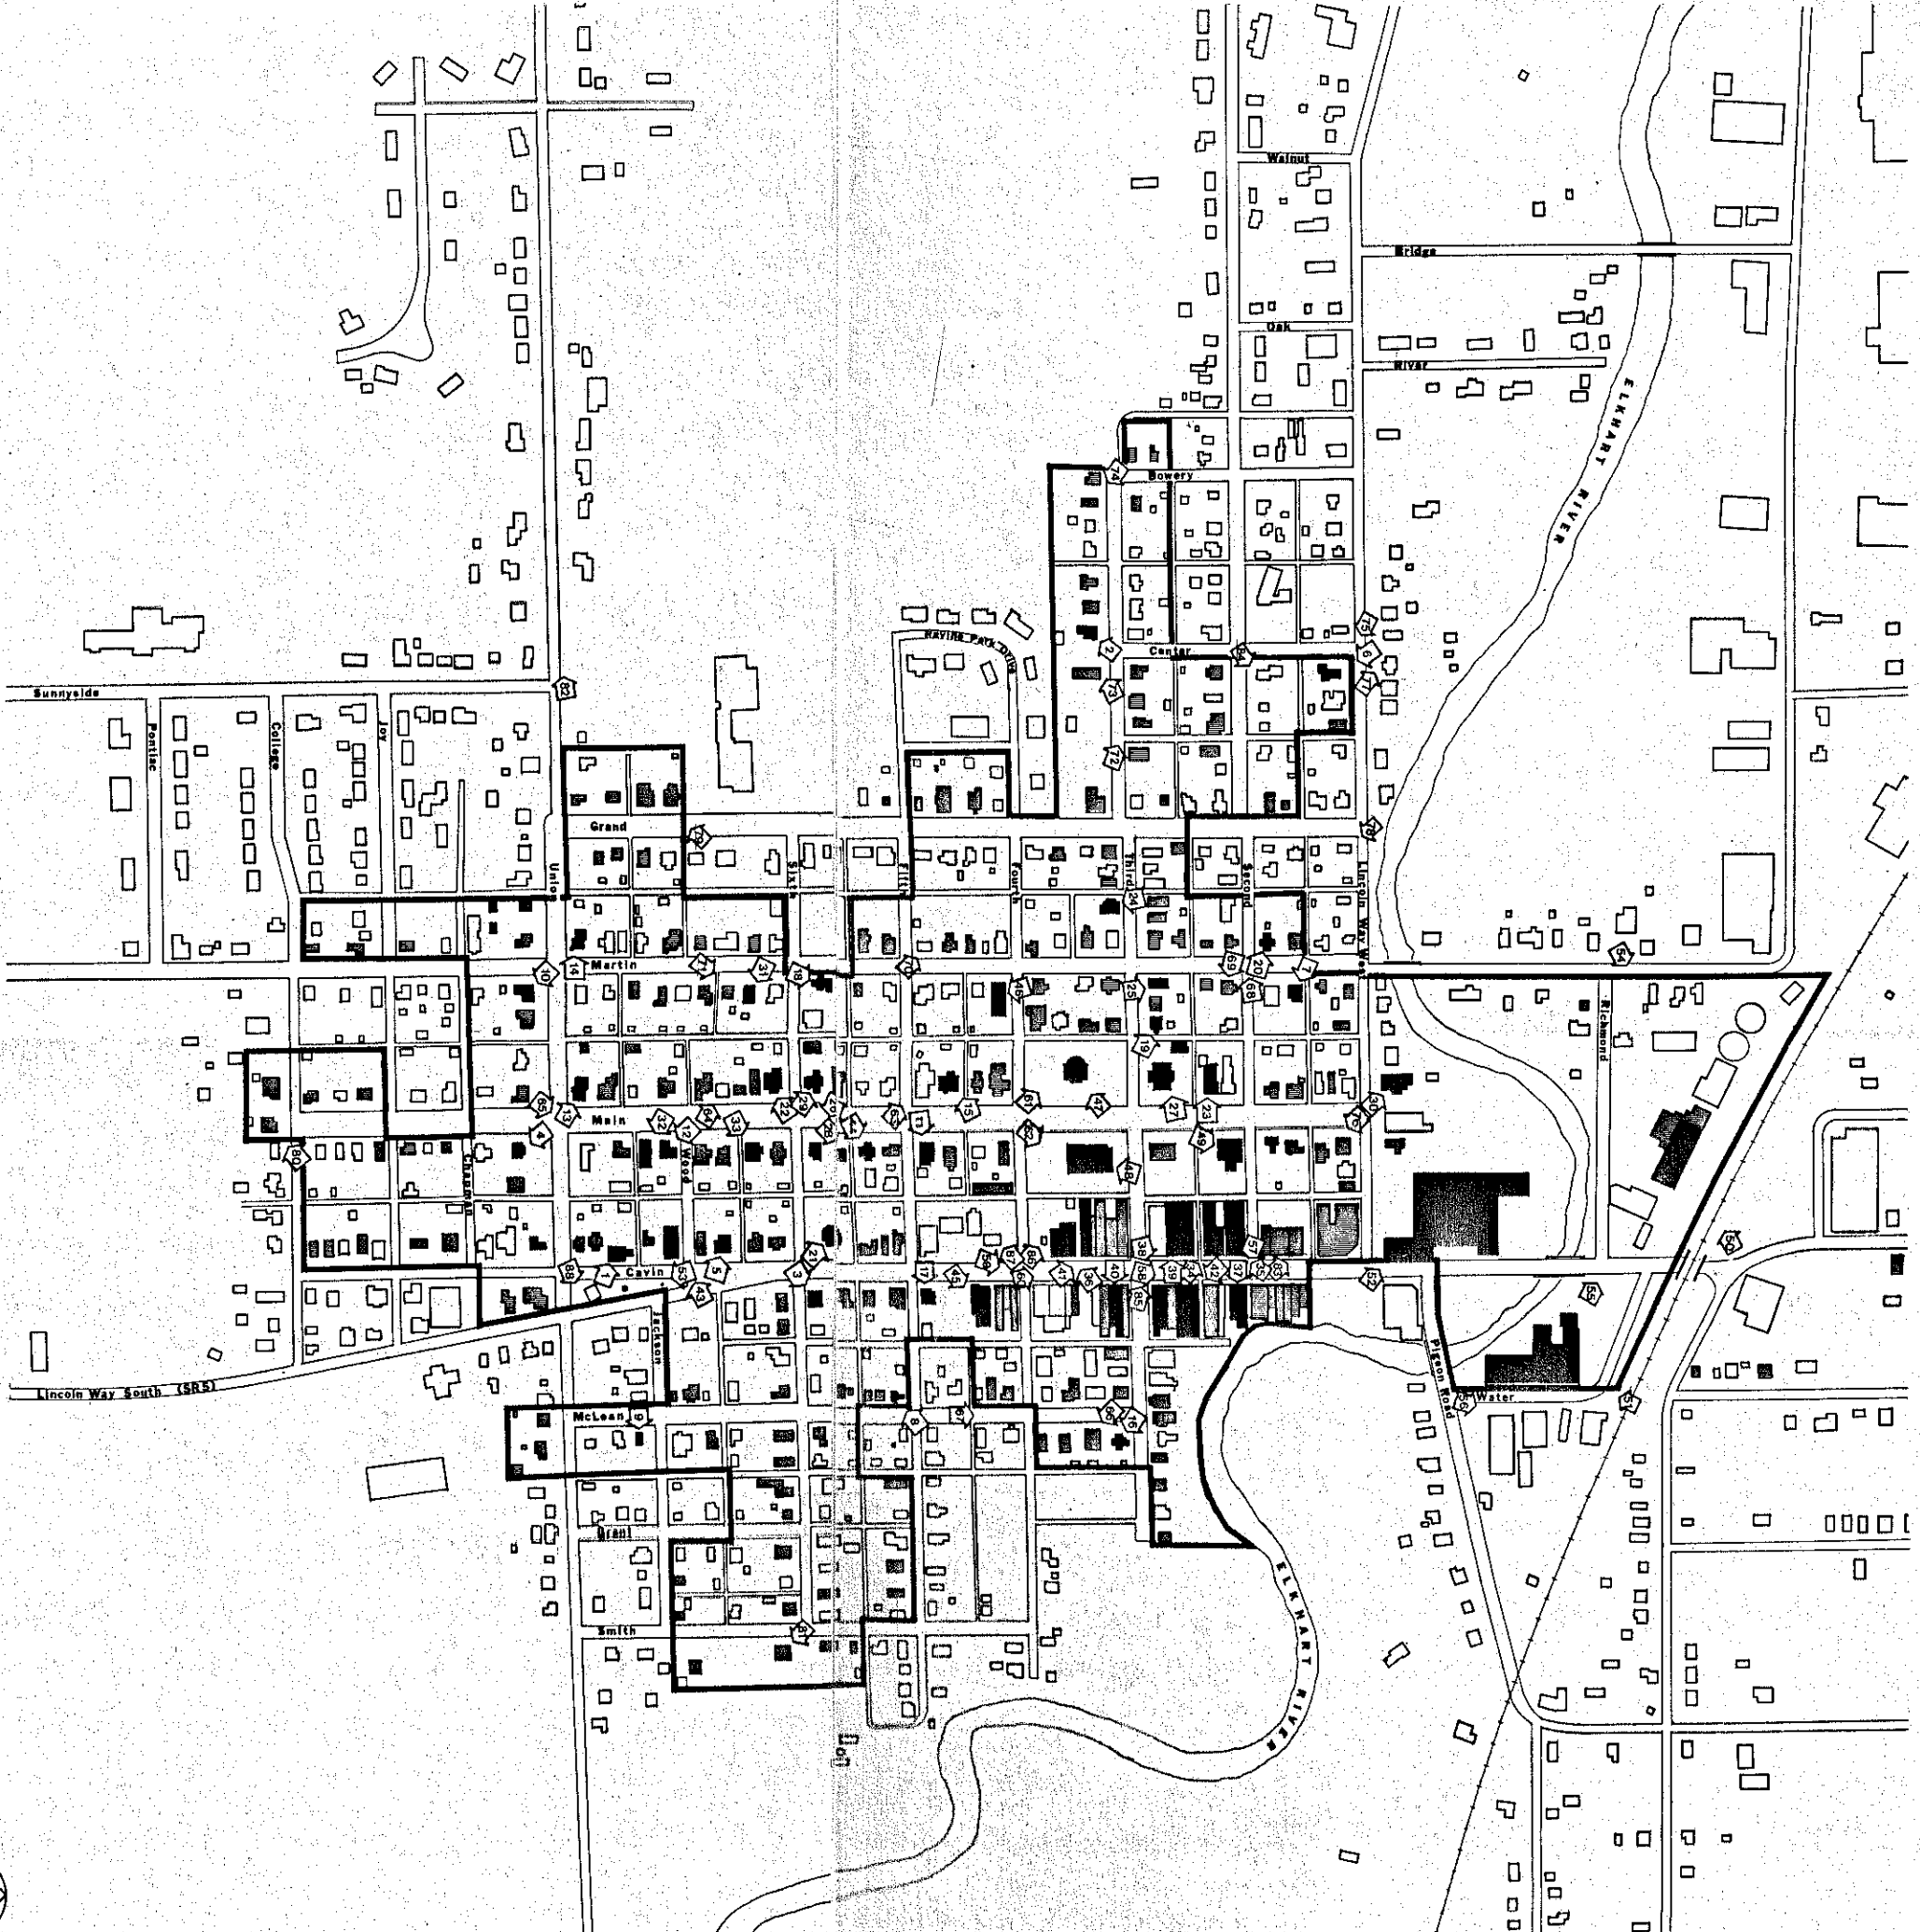

# Ligonier, Indiana

### District Map

-  Contributing Structure
-  Non-contributing Structure
-  Representative Property
-  Photo Location
-  District Boundary

3867 (1 SW)  
(MILLERSBURG)

UNITED STATES  
DEPARTMENT OF THE INTERIOR  
GEOLOGICAL SURVEY

85°37'30"  
41°30'

615000m.E.

616

617

618

500 W. RD.

Ligonier Historic District  
Ligonier, Indiana

UTM Coordinates