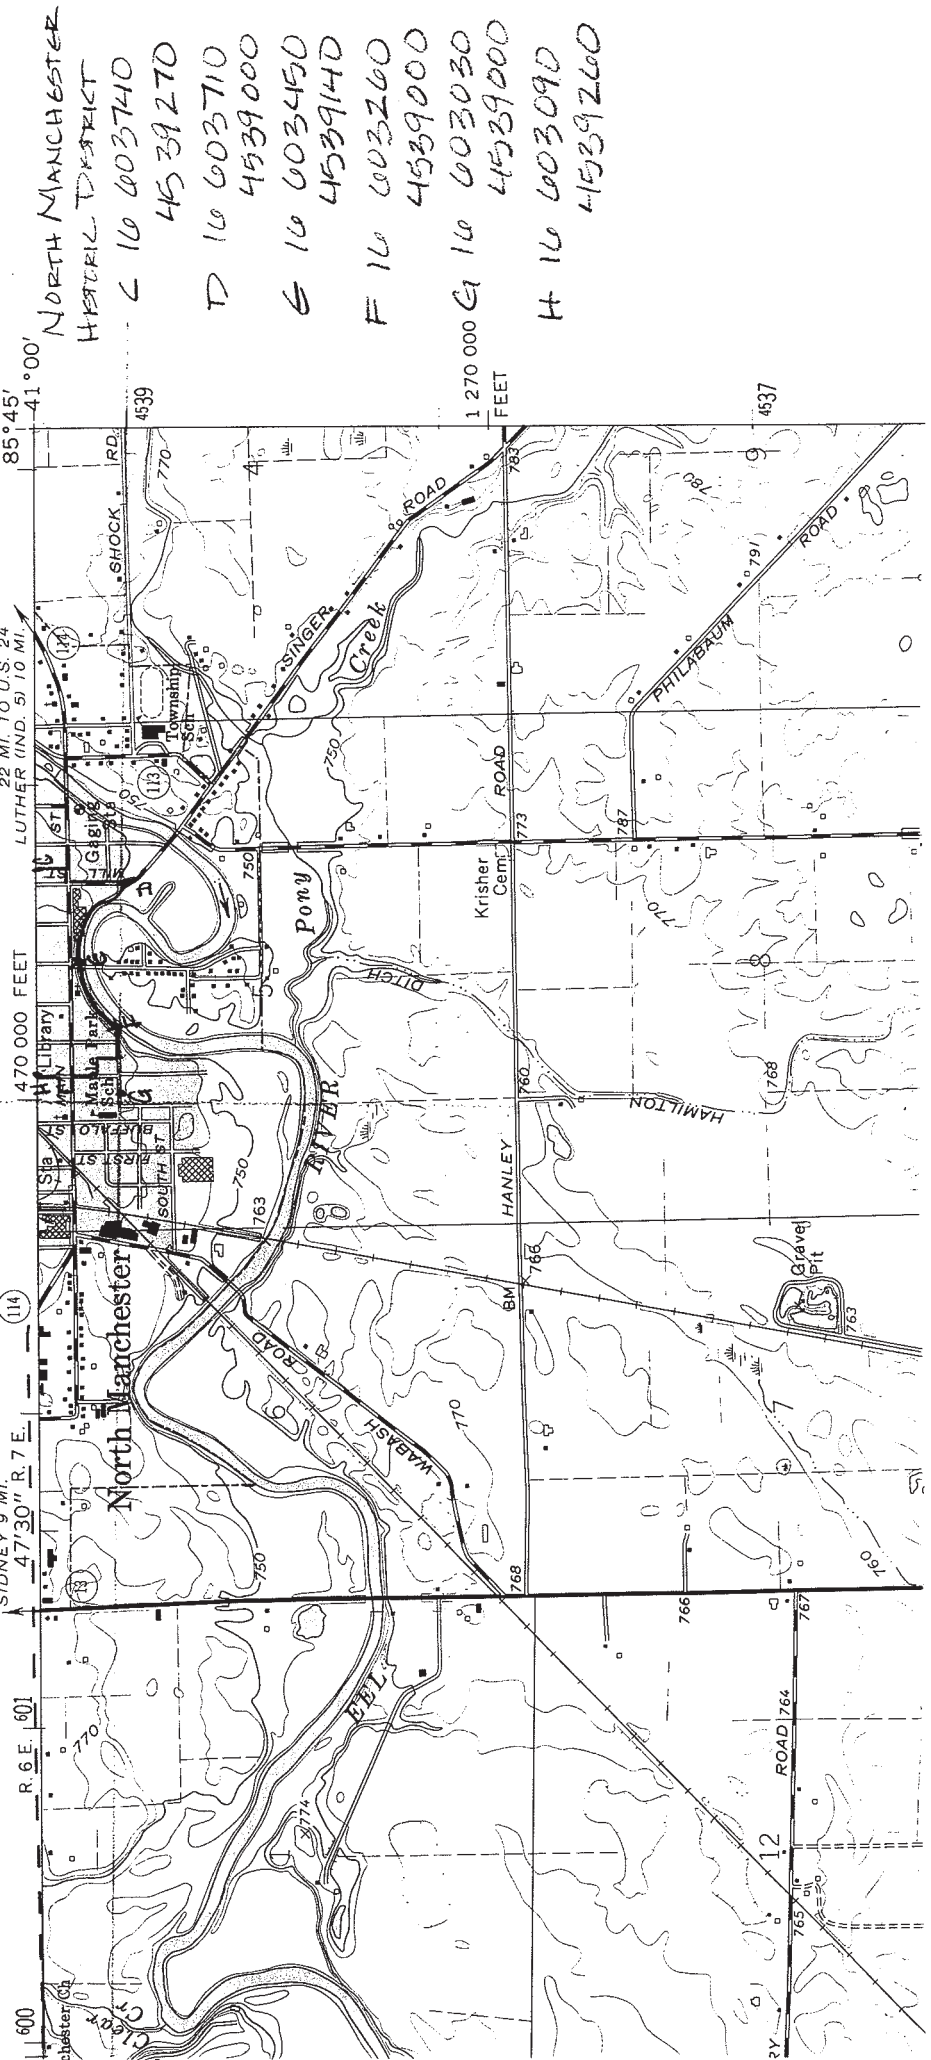

INDIANA
RURAL RESOURCES
SURVEY, INDIANA

NORTH MANCHESTER SOUTH QUADRANGLE
INDIANA—WABASH CO.
7.5 MINUTE SERIES (TOPOGRAPHIC)

NORTH MANCHESTER
METRIC DISTRICT
C 10 003740
4539270
D 10 003710
4539000
E 10 003450
4539140
F 10 003260
4539000
G 10 003030
4539000
H 10 003090
4539260