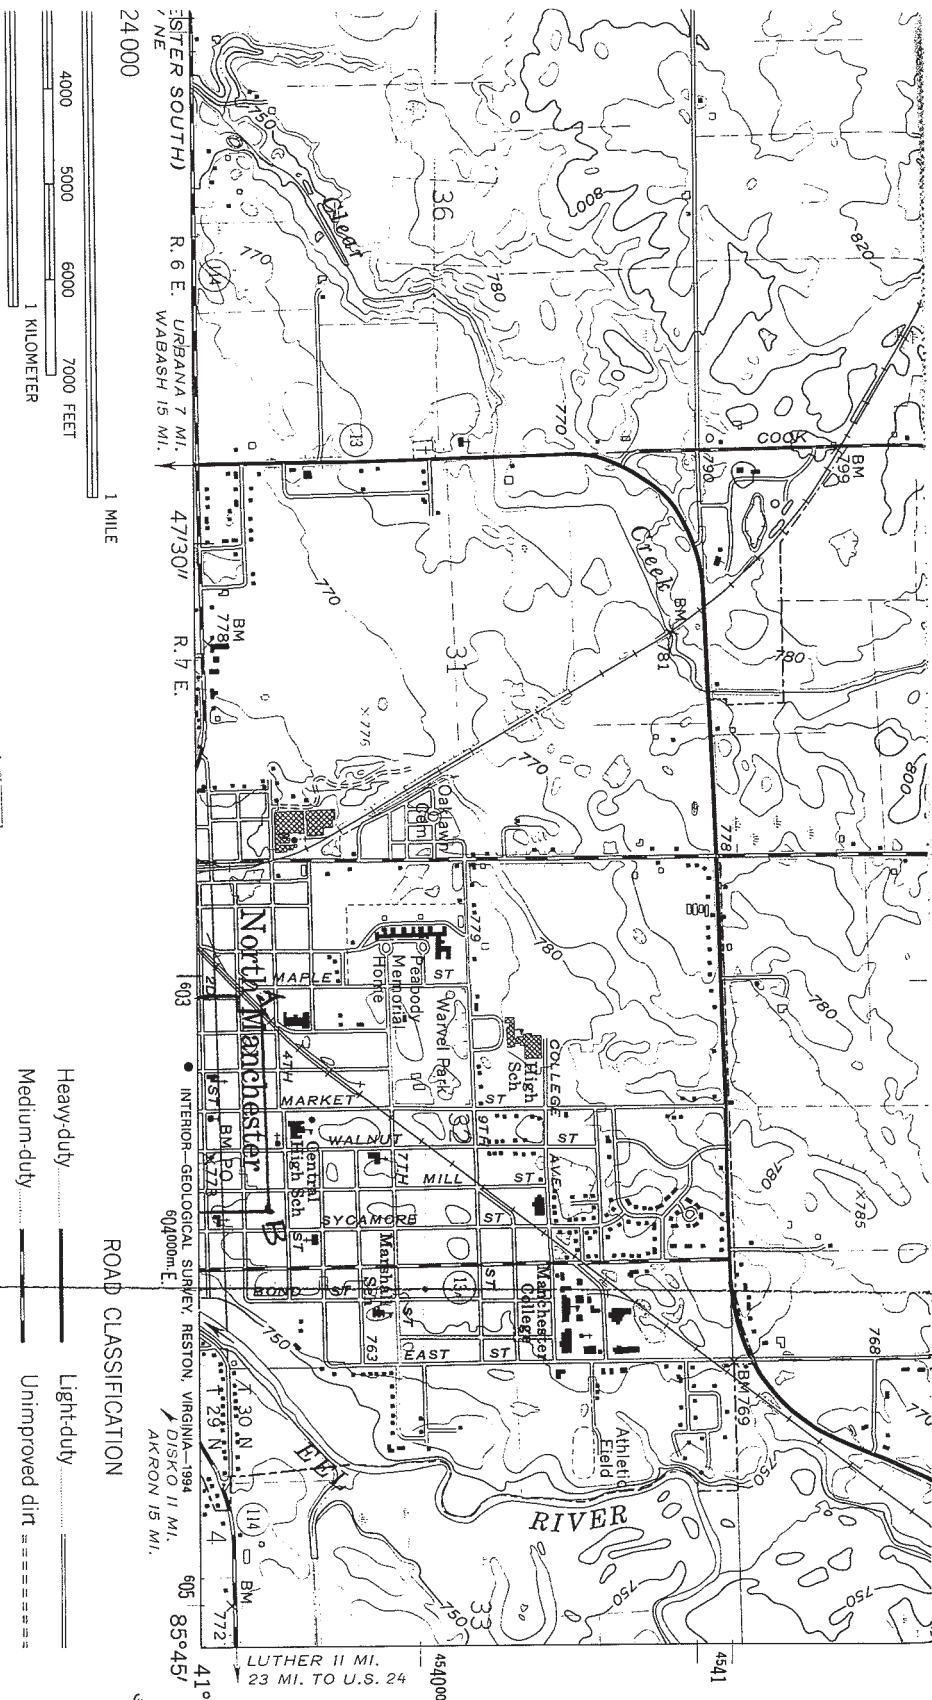

4541000m N
NORTH MANCHESTER
HISTORIC DISTRICT
A 16 603207D
453947D
B 16 603700D
453951D
(SERVIA)
3665 1 NW

ROAD CLASSIFICATION
Heavy-duty ———
Medium-duty - - - -
Light-duty .....
Unimproved dirt = = = = =
State Route ○

NORTH MANCHESTER NORTH, IND.

41085-A7-IT-024

1962

MINOR REVISION 1994

DMA 3866 III SE - SERIES V851